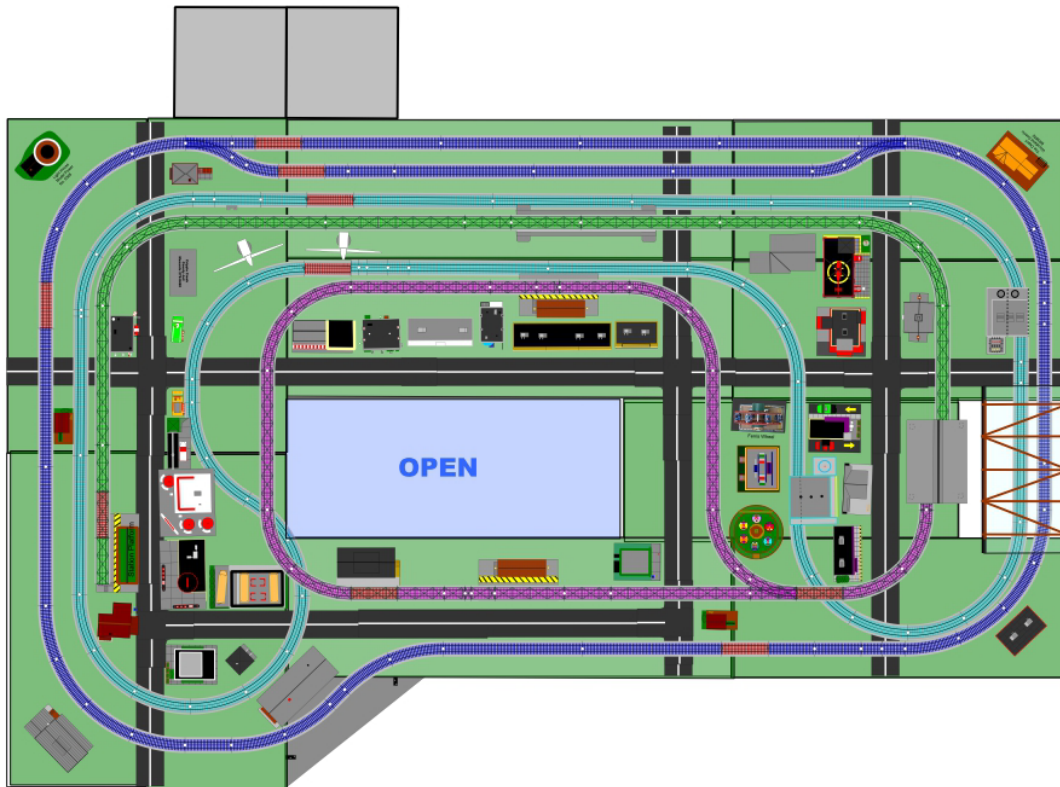

DESIGN PACKAGE

For

2023 Moxie Festival

Version: As Built

Event Coordinator: Sam Carr

Layout Designer: Art Shean

Track Required

6-12042, 0 Lionel FasTrack, Straight 30".	32
6-12014, 0 Lionel FasTrack, Straight 10".	16
6-12024, 0 Lionel FasTrack, Straight 5".	7
6-12025, 0 Lionel FasTrack, Straight 4 1/2".	9
6-12026, 0 Lionel FasTrack, Straight 1 3/4".	2
6-12073, 0 Lionel FasTrack, Straight 1 3/8".	2
6-84373, 0 Lionel FasTrack, Straight 15". Announcement Track	3
6-12016, 0 Lionel FasTrack, Terminal Section 10".	8
6-81314, 0 Lionel FasTrack, Block Lock-On Section 10". (Art)	1
6-12017, 0 Lionel FasTrack, Left turnout 10". (O36) (manual)	1
6-12018, 0 Lionel FasTrack, Right turnout 10". (O36) (manual)	2
6-12015, 0 Lionel FasTrack, Curve 18", angle 45° (O36)	13
6-12022, 0 Lionel FasTrack, Curve 18", angle 22.5° (O36)	2
6-12023, 0 Lionel FasTrack, Curve 18", angle 11.25° (O36)	3
6-12043, 0 Lionel FasTrack, Curve 24", angle 30° (O48)	28
6-12056, 0 Lionel FasTrack, Curve 30", angle 22.5° (O60)	20