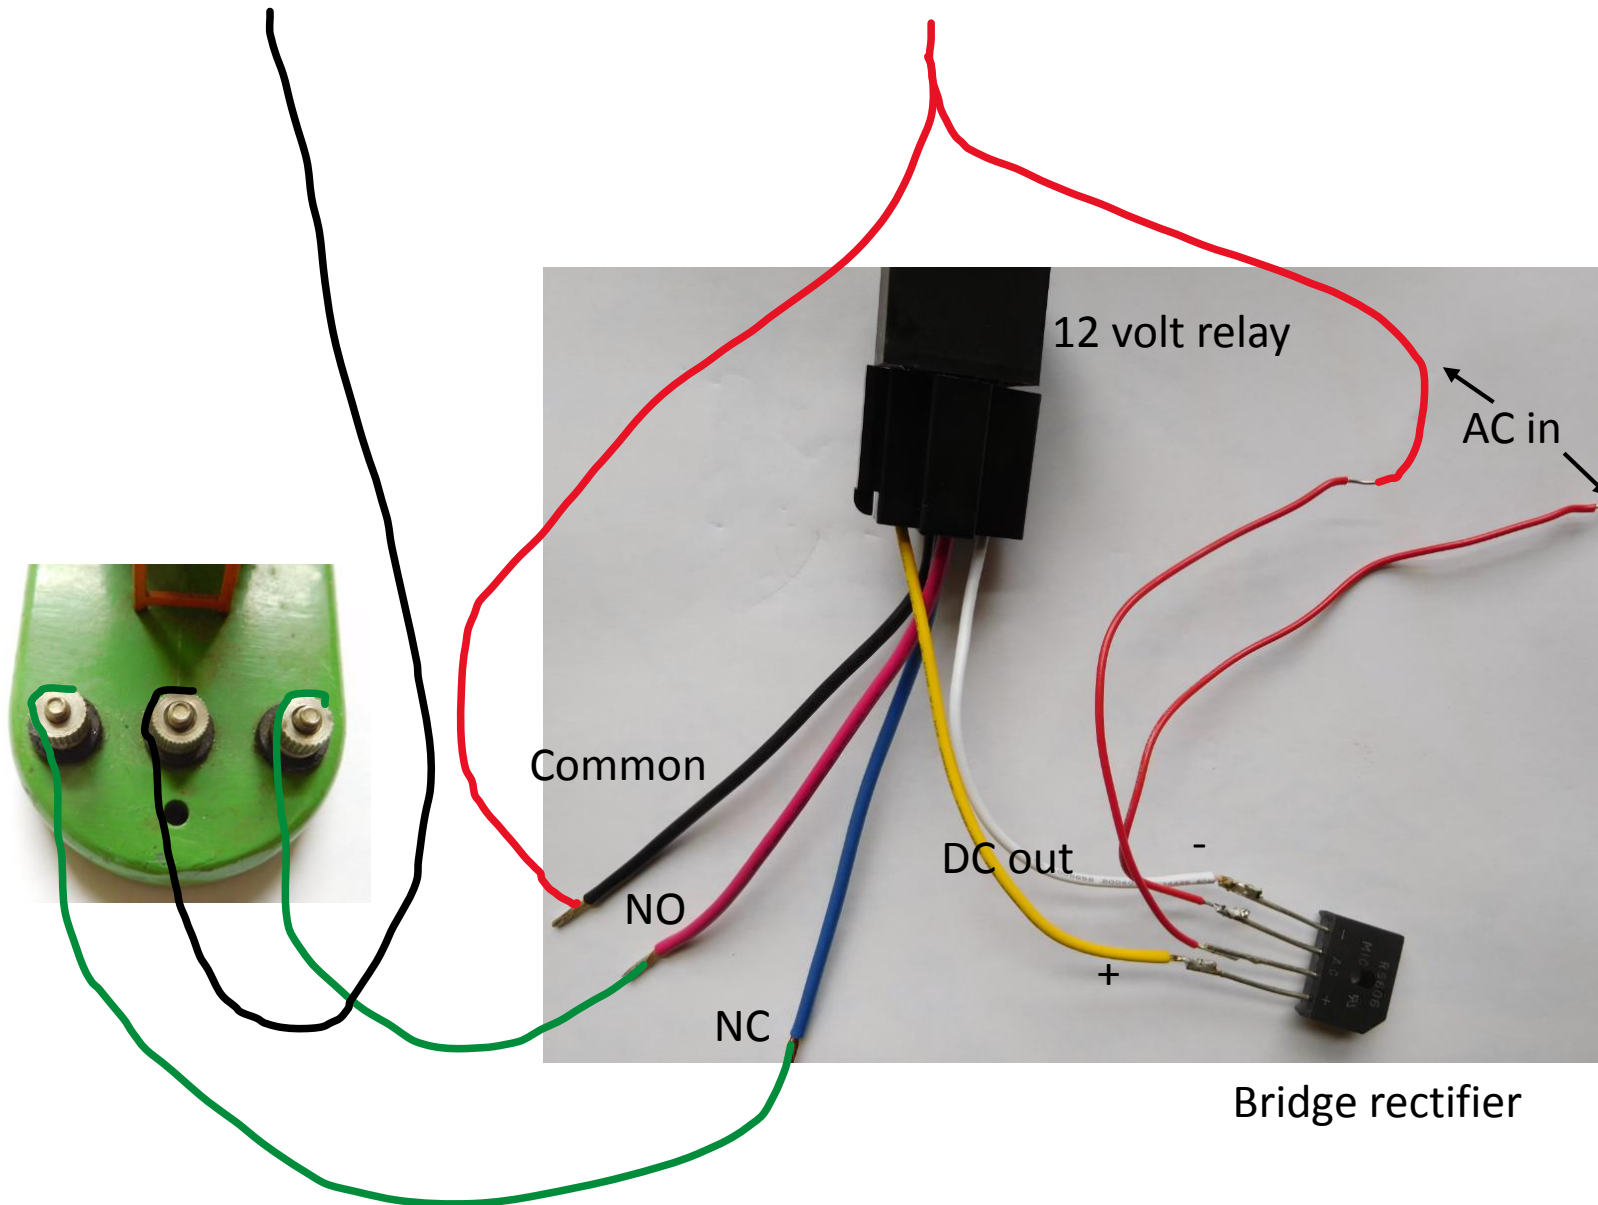

Lionel 154

Relay timer

AC control

DC in

AC/DC converter

DC out

AC in

To AC 14 volts from transformer

Flashing
highway
signal

Insulated rail

Block Signal Control

To transformer common

To AC 14 volts from transformer

12 volt relay

Insulated rail

Lionel 153