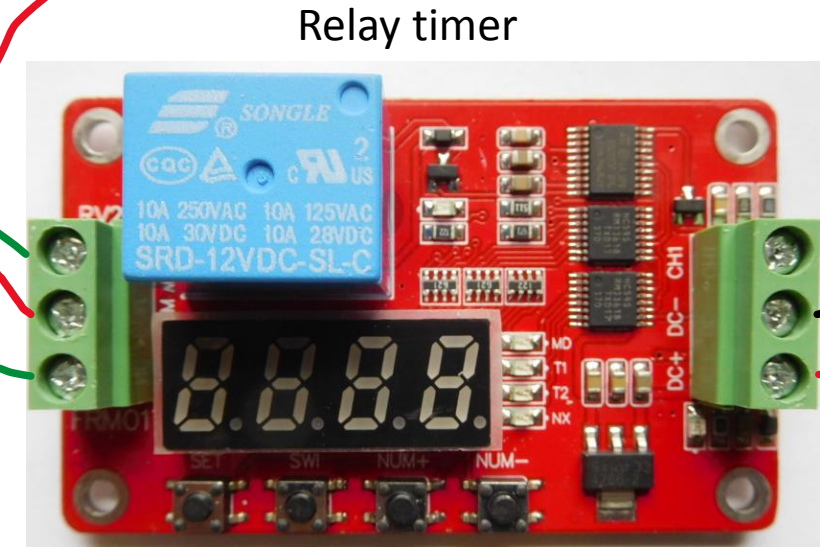

Lionel 154

Relay timer

AC control

DC in

AC/DC converter

DC out

AC in

To AC 14 volts from transformer

Flashing
highway
signal

Insulated rail

Block Signal Control

To transformer common

To AC 14 volts from transformer

12 volt relay

Insulated rail

Lionel 153