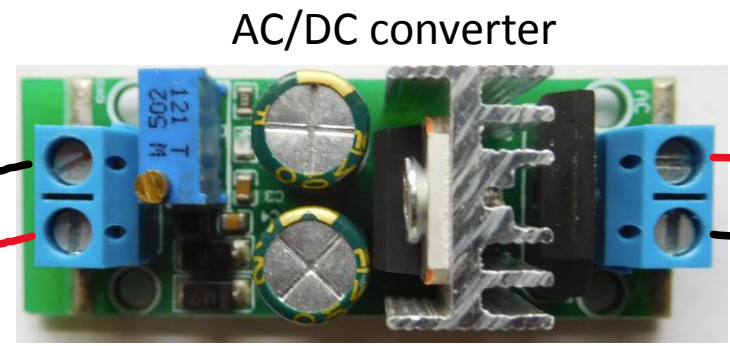

Lionel 154

Relay timer

AC control

DC in

AC/DC converter

DC out

AC in

To AC 14 volts from transformer

Flashing
highway
signal

Insulated rail

Block Signal Control

To transformer common

To AC 14 volts from transformer

12 volt relay

Insulated rail

Lionel 153